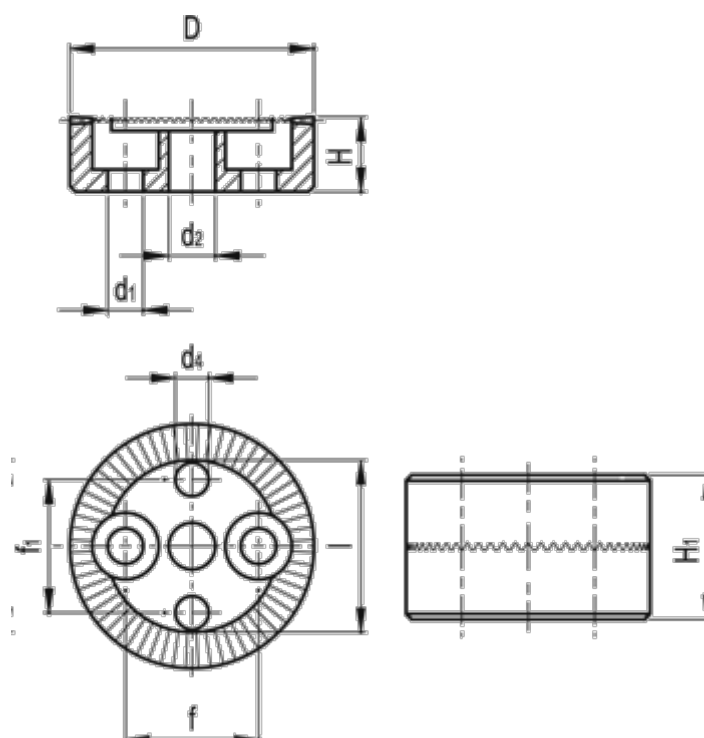

Article number: 206555350

Description: E+G Serrated locking plate
GN 187.4-32-48-B-NI

Measures

D	= 32	l	= 23.5
d	= M6	Number of teeth	= 48
d1	= 5.3	Weight (g)	= 41
d4 H11	= 5		
f	= 18		
f1	= 18		
H +/-0.9	= 9.0		
H1	= 18		